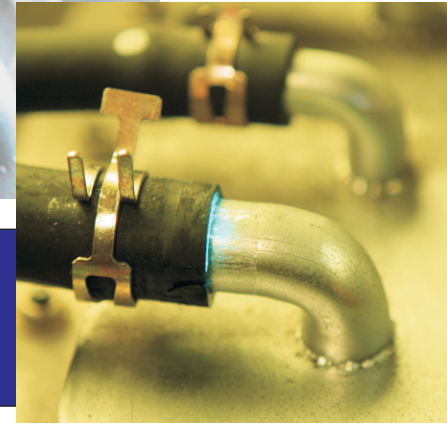

DON'T LET EVAP, LEAN CODES & OTHER LEAKS GO UNSEEN

Make The Invisible Leak Visible
With DIAGNOSTIC SMOKE[®]
& UltraTraceUV[®] DYE

WV604 - LeakFinder[™]

- Portable, simple one-button design
- Weight 10 lbs. 13.5" x 13" x 9" wide

INTRODUCING The "LEAKFINDER[™]" SERIES

WV605 - LeakFinder[™]

- Advanced Design
- Large "Full Range" Flow Meter with .010"
- Smoke Volume Control
- Test with or without smoke
- Weight 10.5 lbs. 13.5" x 13" x 9" wide

www.vacutec.com

All of today's VACUTEC[®] Smoke Machines offer the latest in
leak detection with Award Winning STAR OEM-Approved Smoke Technology *Inside*