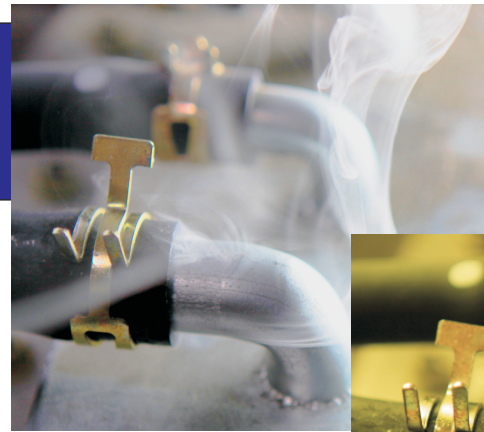

DON'T LET EVAP, LEAN CODES & OTHER LEAKS GO UNSEEN

Make The Invisible Leak Visible
With DIAGNOSTIC SMOKE[®]
& UltraTraceUV[®] DYE

WV604 - LeakFinder[™]

- Portable, simple one-button design
- Weight 10 lbs. 13.5" x 13" x 9" wide

INTRODUCING The "LEAKFINDER[™]" SERIES

WV605 - LeakFinder[™]

- Advanced Design
- Large "Full Range" Flow Meter with .010"
- Smoke Volume Control
- Test with or without smoke
- Weight 10.5 lbs. 13.5" x 13" x 9" wide

www.vacutec.com

All of today's VACUTEC[®] Smoke Machines offer the latest in
leak detection with Award Winning STAR OEM-Approved Smoke Technology *Inside*